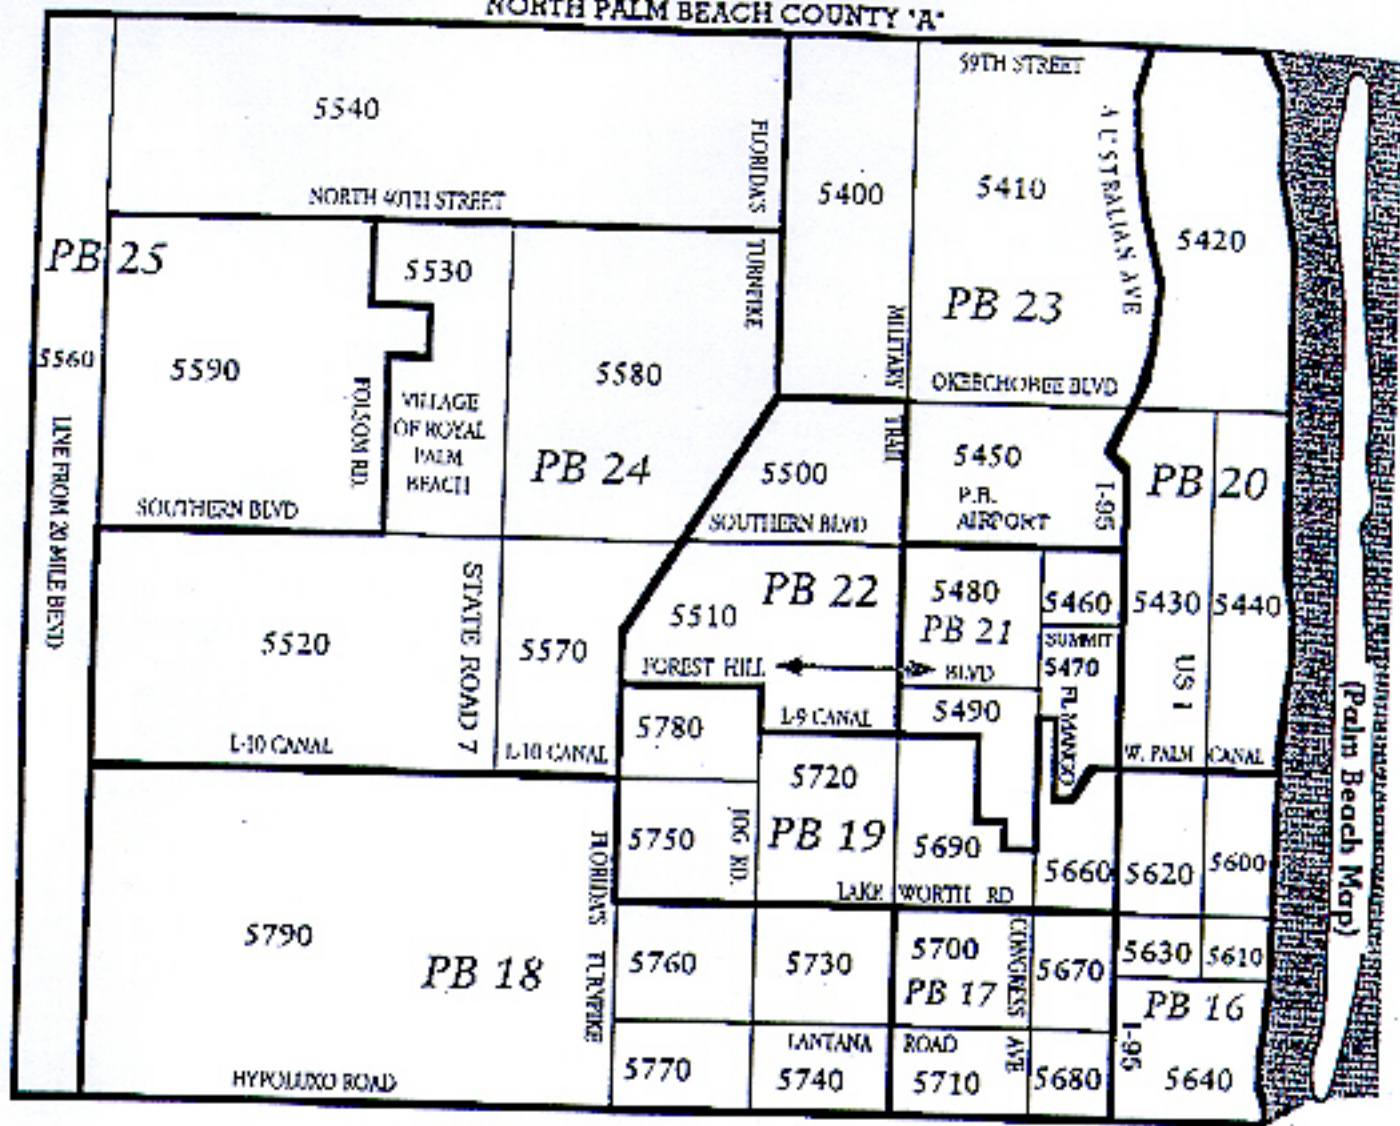

NORTH PALM BEACH COUNTY "B" Area Map

NORTH PALM BEACH COUNTY 'A'

SOUTH PALM BEACH COUNTY 'A'

OUT OF GEOGRAPHIC AREA

AREA	LOCATION
5940	Florida other than St. Lucie, Martin, Palm Beach, Broward & Dade Counties
5950	Island & Caribbean
5960	US other than Florida
5970	Outside of the US other than Islands & Caribbean

GEO AREAS FOR THIS MAP

GEO	AREAS
PB 16	5600, 5610, 5620, 5630, 5640
PB 17	5670, 5680, 5700, 5710
PB 18	5730, 5740, 5760, 5770, 5790
PB 19	5660, 5690, 5720, 5750, 5780
PB 20	5420, 5430, 5440
PB 21	5460, 5470, 5480, 5490
PB 22	5500, 5510
PB 23	5400, 5410, 5450
PB 24	5520, 5530, 5570, 5580
PB 25	5590ab, 5590cb, 5590c

**40' after area number = both N Palm Beach County maps.